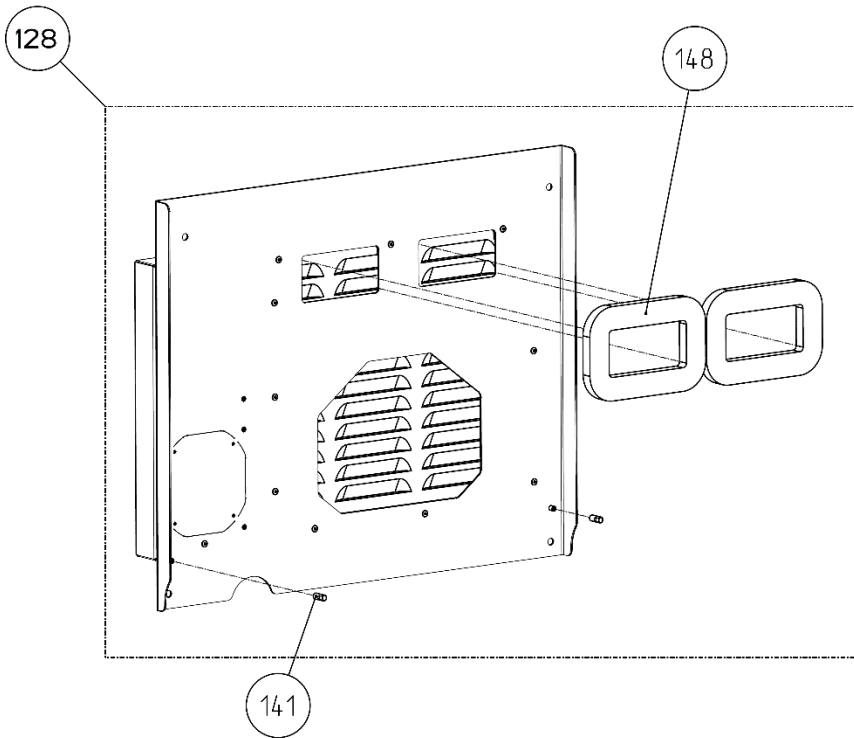

134

133

132

BASE ASSY

SIDE FLANGE ASSY (SIDE X)

REAR FLANGE ASSY (REAR X)

REAR FLANGE ASSY (SIDE X)

REAR PANEL ASSY

GENERATOR PANEL

TOP PANEL

SERVICE SIDE PANEL

SIPHON BREAK COMPONENTS

GENERATOR COVER

GENERATOR DUCT COMPONENTS

PARTS LIST

REF	PART #	PART NAME	NOTES
1	41150	RELAY 30A	
2	56830	GENERATOR 9.5KW	9.5/7.6 MCGA
3	53555	RELAY,TIMING	
4	54568	ARRESTOR,FLAME	
5	55530	THROTTLE BODY ASSY	
6	57007	HOSE,FUEL MODULE	
7	11405	CLAMP,HOSE 16	
8	56669	LINE,FUEL	
9	46800	FILTER,FUEL ASSEMBLY	
10	47006	ELEMENT,FUEL FILTER	
11	56947	LINE,FUEL	
12	46309	MOTOR,STARTER	
13	57229	SENDER,OIL PRESS PIEZO	
14	52799	HARNESS,BATTERY CHGR	
15	48792	FUSE 30A	USED IN 52799 BATTERY CHGR HARNESS
16	48989	SENSOR,MAP W/TEMP	
17	56544	GUARD,BELT	
18	56919	DIPSTICK	
19	56969	OIL CAP	
20	57988	COVER,ROCKER	
21	57926	GASKET,ROCKER COVER	
22	11471	PETCOCK	
23	56943	MANIFOLD,EXHAUST	
24	57375	CATALYST ASSY	
25	56921	GASKET,EXH MANIFOLD	
26	24306	CAP,PRESSURE 15PSI	
27	56705	SENSOR,SPEED CAM	
28	56967	HOSE,THERM TO BLEEDER	
29	56696	TEE	
30A	57198	FILTER,REMOTE OIL ASSY 40"	
30B	58045	FILTER,REMOTE OIL ASSY 60"	60" LONG OPTION
31	56622	HOUSING,THERMOSTAT	
32	56584	GASKET,THERM HOUSING	
33	42343	THERMOSTAT	
34	52855	INJECTOR,FUEL	
35	56597	ELBOW,WATER INLET	
36	56706	GASKET,WATER INLET	
37	55624	PUMP,SEA WATER	
38	46734	PULLEY,SEA WATER PUMP	
39	56607	BRACKET,SWP	
40	46622	IMPELLER KIT 46120 PUMP	
41	46624	O-RING,PUMP 46120	
42	34463	SCREW,IMPELLER COVER	
43	55718	KIT,WATER PUMP 55624	
44	37323	SWITCH,OIL PRESS	
45	56624	HOSE,SWP TO XCHGR	
46	56704	SENSOR,SPEED CRANK	OUTER, 58 TOOTH WHEEL
47	57754	SENSOR,SPEED ASSY	INNER, 3 TOOTH WHEEL
48	56832	PULLEY,CRANKSHAFT	