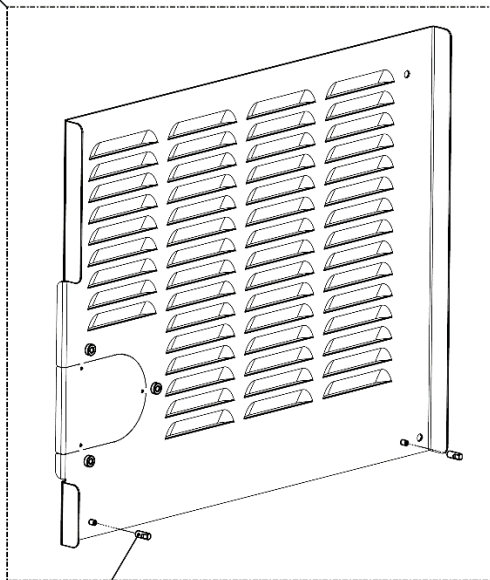

ILLUSTRATED PARTS LIST

FOR MODELS
9.5 MCGB (60HZ) AND 7.6 MCGB (50HZ)
INCLUDING VENCLOSURE MODELS

SERVICE SIDE VIEW (LEFT)

CONTACT SERVICE OR SPARE PARTS REPRESENTATIVE
 FOR ECU REPLACEMENT, GENSET SERIAL NUMBER IS REQUIRED

SERVICE SIDE VIEW (RIGHT)

NON-SERVICE SIDE VIEW (LEFT)

REMOTE OIL FILTER ASSEMBLY

SIDE EXHAUST (SIDEX)

REAR EXHAUST (REARX)

FUEL PUMP MODULE

CONTROL PANEL BOX (VENCLOSURE)

CONTROL PANEL BOX (NON-VENCLOSURE)

VENCLOSURE ASSEMBLY (REARX)

VENCLOSURE ASSEMBLY (SIDEX)

117A

141

BELT SIDE PANEL (REARX)

117B

141

BELT SIDE PANEL (SIDEX)