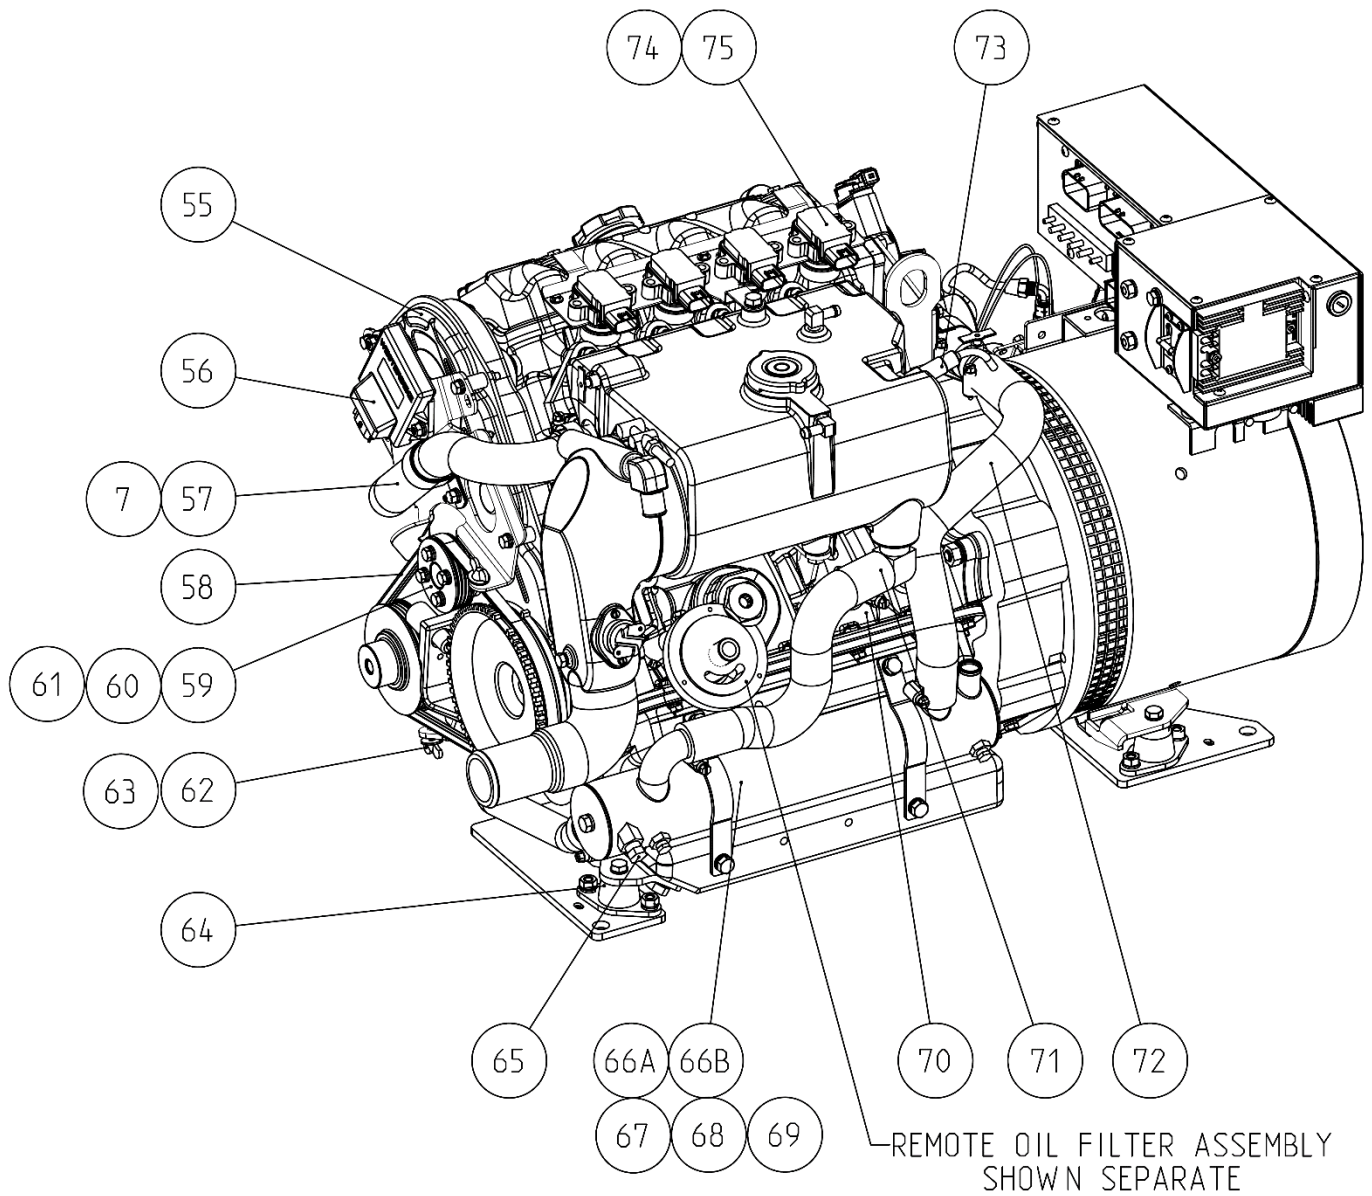

ILLUSTRATED PARTS LIST

FOR MODELS
9.5 MCGB (60HZ) AND 7.6 MCGB (50HZ)
INCLUDING VENCLOSURE MODELS

SERVICE SIDE VIEW (LEFT)

CONTACT SERVICE OR SPARE PARTS REPRESENTATIVE
 FOR ECU REPLACEMENT, GENSET SERIAL NUMBER IS REQUIRED

SERVICE SIDE VIEW (RIGHT)

NON-SERVICE SIDE VIEW (LEFT)

REMOTE OIL FILTER ASSEMBLY

SIDE EXHAUST (SIDEX)

REAR EXHAUST (REARX)

FUEL PUMP MODULE

CONTROL PANEL BOX (VENCLOSURE)

CONTROL PANEL BOX (NON-VENCLOSURE)

VENCLOSURE ASSEMBLY (REARX)

VENCLOSURE ASSEMBLY (SIDEX)

117A

141

BELT SIDE PANEL (REARX)

117B

141

BELT SIDE PANEL (SIDEX)

(CONTINUED NEXT PAGE)

(PARTS LIST CONTINUED)

REF	PART #	PART NAME	NOTES
136	31501	CAPSCREW	
137	47082	LABEL,GROUND SYMBOL	
138	231907	LOCKWASHER INT TOOTH	
139	200120	NUT	
140	57058	GROUND WIRE	
141	56815	ALIGNMENT PIN	
142	56839	WASHER, FLAT	
143	57005	SEAL,SIDEX	
144	57004	FLANGE,SIDEX	
145	43094	RIVET,POP	
146	56989	SEAL,REARX	
147	39498	BUSHING, 2.5 HOLE	
148	56813	SEAL,CTL PANEL	
149	56735	PLUG RUBBER	
150	56872	LABEL,LOGO EFI LOW-CO	
151	56843	LATCH	
152	56856	LABEL,FIRE PORT WARNING	
153	43248	GASKET-PANEL EDGE, 14' EACH	
154	56733	ELBOW	
155	56990	HOSE,VENCL TO EXH ELBOW	
156	56736	HOSE,XCHGR TO VENCL	
157	56920	COVER ASSY, ALTERNATOR	
158	56778	SEAL,GEN INLET	
159	31784	WASHER	
160	13590	CAPSCREW	
161	31783	LOCKWASHER	
162	56767	SEAL,DUCT	
163	56871	DUCT ASSY, GEN EXHAUST	
164	56760	STRAP, DUCT GEN EXHAUST	
165	55511	ELBOW,MALEE	
166	56762	BRACKET,FUEL MODULE	
167	55534	BUMPER,RUBBER	
168	54769	REGULATOR,FUEL	
169	54770	RETAINER,FUEL REGULATOR	
170	54500	VALVE,DIVERTER	
171	19369	PLUG	
172	57825	CLAMP	
173	58356	SLEEVE, HOSE	