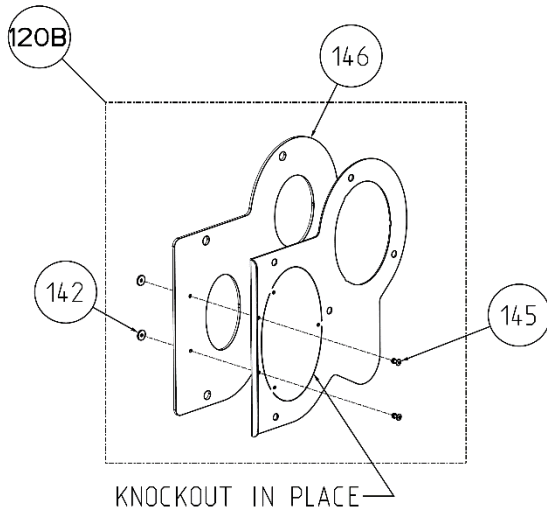

134

133

132

BASE ASSY

SIDE FLANGE ASSY (SIDE X)

REAR FLANGE ASSY (REAR X)

REAR FLANGE ASSY (SIDE X)

REAR PANEL ASSY

GENERATOR PANEL

TOP PANEL

SERVICE SIDE PANEL

SIPHON BREAK COMPONENTS

GENERATOR COVER

GENERATOR DUCT COMPONENTS

PARTS LIST

REF	PART #	PART NAME	NOTES
1	41150	RELAY 30A	
2	56830	GENERATOR 9.5KW	9.5/7.6 MCGA
3	53555	RELAY,TIMING	
4	54568	ARRESTOR,FLAME	
5	55530	THROTTLE BODY ASSY	
6	57007	HOSE,FUEL MODULE	
7	11405	CLAMP,HOSE 16	
8	56669	LINE,FUEL	
9	46800	FILTER,FUEL ASSEMBLY	
10	47006	ELEMENT,FUEL FILTER	
11	56947	LINE,FUEL	
12	46309	MOTOR,STARTER	
13	57229	SENDER,OIL PRESS PIEZO	
14	52799	HARNESS,BATTERY CHGR	
15	48792	FUSE 30A	USED IN 52799 BATTERY CHGR HARNESS
16	48989	SENSOR,MAP W/TEMP	
17	56544	GUARD,BELT	
18	56919	DIPSTICK	
19	56969	OIL CAP	
20	57988	COVER,ROCKER	
21	57926	GASKET,ROCKER COVER	
22	11471	PETCOCK	
23	56943	MANIFOLD,EXHAUST	
24	57375	CATALYST ASSY	
25	56921	GASKET,EXH MANIFOLD	
26	24306	CAP,PRESSURE 15PSI	
27	56705	SENSOR,SPEED CAM	
28	56967	HOSE,THERM TO BLEEDER	
29	56696	TEE	
30A	57198	FILTER,REMOTE OIL ASSY 40"	
30B	58045	FILTER,REMOTE OIL ASSY 60"	60" LONG OPTION
31	56622	HOUSING,THERMOSTAT	
32	56584	GASKET,THERM HOUSING	
33	42343	THERMOSTAT	
34	52855	INJECTOR,FUEL	
35	56597	ELBOW,WATER INLET	
36	56706	GASKET,WATER INLET	
37	55624	PUMP,SEA WATER	
38	46734	PULLEY,SEA WATER PUMP	
39	56607	BRACKET,SWP	
40	46622	IMPELLER KIT 46120 PUMP	
41	46624	O-RING,PUMP 46120	
42	34463	SCREW,IMPELLER COVER	
43	55718	KIT,WATER PUMP 55624	
44	37323	SWITCH,OIL PRESS	
45	56624	HOSE,SWP TO XCHGR	
46	56704	SENSOR,SPEED CRANK	OUTER, 58 TOOTH WHEEL
47	57754	SENSOR,SPEED ASSY	INNER, 3 TOOTH WHEEL
48	56832	PULLEY,CRANKSHAFT	