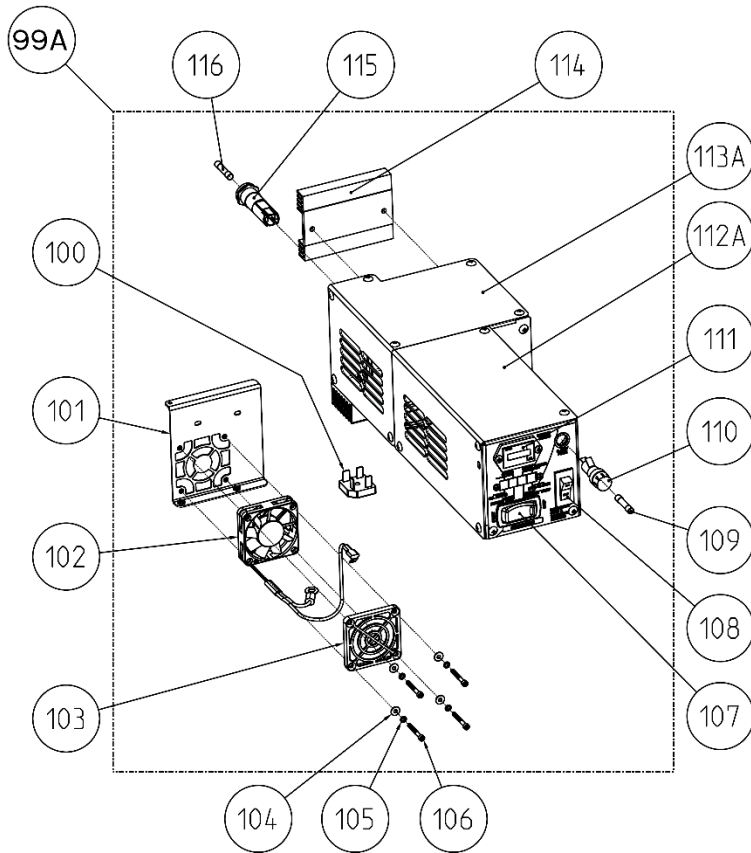

ILLUSTRATED PARTS LIST

FOR MODELS
9.5 MCGB (60HZ) AND 7.6 MCGB (50HZ)
INCLUDING VENCLOSURE MODELS

SERVICE SIDE VIEW (LEFT)

CONTACT SERVICE OR SPARE PARTS REPRESENTATIVE
 FOR ECU REPLACEMENT, GENSET SERIAL NUMBER IS REQUIRED

SERVICE SIDE VIEW (RIGHT)

NON-SERVICE SIDE VIEW (LEFT)

REMOTE OIL FILTER ASSEMBLY

SIDE EXHAUST (SIDEX)

REAR EXHAUST (REARX)

FUEL PUMP MODULE

CONTROL PANEL BOX (VENCLOSURE)

CONTROL PANEL BOX (NON-VENCLOSURE)

VENCLOSURE ASSEMBLY (REARX)

VENCLOSURE ASSEMBLY (SIDEX)

117A

141

BELT SIDE PANEL (REARX)

117B

141

BELT SIDE PANEL (SIDEX)