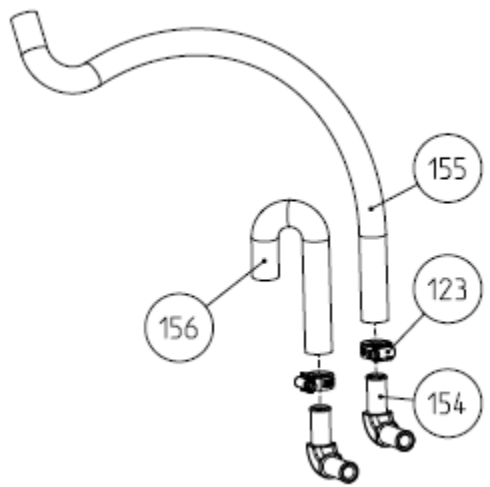

GENERATOR PANEL

TOP PANEL

SERVICE SIDE PANEL

SIPHON BREAK COMPONENTS

GENERATOR COVER

GENERATOR DUCT COMPONENTS

PARTS LIST

REF	PART #	PART NAME	NOTES
1	41150	RELAY 30A	
2	56830	GENERATOR 9.5KW	9.5/7.6 MCGA
3	53555	RELAY,TIMING	
4	54568	ARRESTOR,FLAME	
5	55530	THROTTLE BODY ASSY	
6	57007	HOSE,FUEL MODULE	
7	11405	CLAMP,HOSE 16	
8	56669	LINE,FUEL	
9	46800	FILTER,FUEL ASSEMBLY	
10	47006	ELEMENT,FUEL FILTER	
11	56947	LINE,FUEL	
12	46309	MOTOR,STARTER	
13	57229	SENDER,OIL PRESS PIEZO	
14	52799	HARNESS,BATTERY CHGR	
15	48792	FUSE 30A	USED IN 52799 BATTERY CHGR HARNESS
16	48989	SENSOR,MAP W/TEMP	
17	56544	GUARD,BELT	
18	56919	DIPSTICK	
19	56969	OIL CAP	
20	57988	COVER,ROCKER	
21	57926	GASKET,ROCKER COVER	
22	11471	PETCOCK	
23	56943	MANIFOLD,EXHAUST	
24	57375	CATALYST ASSY	
25	56921	GASKET,EXH MANIFOLD	
26	24306	CAP,PRESSURE 15PSI	
27	56705	SENSOR,SPEED CAM	
28	56967	HOSE,THERM TO BLEEDER	
29	56696	TEE	
30A	57198	FILTER,REMOTE OIL ASSY 40"	
30B	58045	FILTER,REMOTE OIL ASSY 60"	60" LONG OPTION
31	56622	HOUSING,THERMOSTAT	
32	56584	GASKET,THERM HOUSING	
33	42343	THERMOSTAT	
34	52855	INJECTOR,FUEL	
35	56597	ELBOW,WATER INLET	
36	56706	GASKET,WATER INLET	
37	55624	PUMP,SEA WATER	
38	46734	PULLEY,SEA WATER PUMP	
39	56607	BRACKET,SWP	
40	46622	IMPELLER KIT 46120 PUMP	
41	46624	O-RING,PUMP 46120	
42	34463	SCREW,IMPELLER COVER	
43	55718	KIT,WATER PUMP 55624	
44	37323	SWITCH,OIL PRESS	
45	56624	HOSE,SWP TO XCHGR	
46	56704	SENSOR,SPEED CRANK	OUTER, 58 TOOTH WHEEL
47	57754	SENSOR,SPEED ASSY	INNER, 3 TOOTH WHEEL
48	56832	PULLEY,CRANKSHAFT	