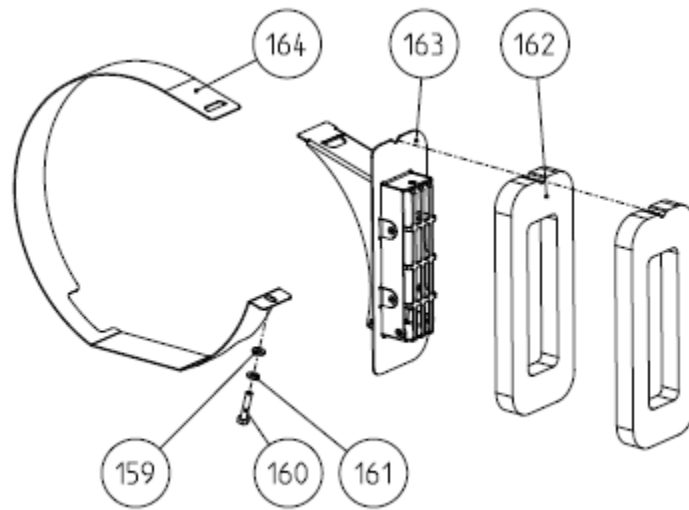

GENERATOR PANEL

TOP PANEL

SERVICE SIDE PANEL

SIPHON BREAK COMPONENTS

GENERATOR COVER

GENERATOR DUCT COMPONENTS

PARTS LIST

REF	PART #	PART NAME	NOTES
1	41150	RELAY 30A	
2	56830	GENERATOR 9.5KW	9.5/7.6 MCGA
3	53555	RELAY,TIMING	
4	54568	ARRESTOR,FLAME	
5	55530	THROTTLE BODY ASSY	
6	57007	HOSE,FUEL MODULE	
7	11405	CLAMP,HOSE 16	
8	56669	LINE,FUEL	
9	46800	FILTER,FUEL ASSEMBLY	
10	47006	ELEMENT,FUEL FILTER	
11	56947	LINE,FUEL	
12	46309	MOTOR,STARTER	
13	57229	SENDER,OIL PRESS PIEZO	
14	52799	HARNESS,BATTERY CHGR	
15	48792	FUSE 30A	USED IN 52799 BATTERY CHGR HARNESS
16	48989	SENSOR,MAP W/TEMP	
17	56544	GUARD,BELT	
18	56919	DIPSTICK	
19	56969	OIL CAP	
20	57988	COVER,ROCKER	
21	57926	GASKET,ROCKER COVER	
22	11471	PETCOCK	
23	56943	MANIFOLD,EXHAUST	
24	57375	CATALYST ASSY	
25	56921	GASKET,EXH MANIFOLD	
26	24306	CAP,PRESSURE 15PSI	
27	56705	SENSOR,SPEED CAM	
28	56967	HOSE,THERM TO BLEEDER	
29	56696	TEE	
30A	57198	FILTER,REMOTE OIL ASSY 40"	
30B	58045	FILTER,REMOTE OIL ASSY 60"	60" LONG OPTION
31	56622	HOUSING,THERMOSTAT	
32	56584	GASKET,THERM HOUSING	
33	42343	THERMOSTAT	
34	52855	INJECTOR,FUEL	
35	56597	ELBOW,WATER INLET	
36	56706	GASKET,WATER INLET	
37	55624	PUMP,SEA WATER	
38	46734	PULLEY,SEA WATER PUMP	
39	56607	BRACKET,SWP	
40	46622	IMPELLER KIT 46120 PUMP	
41	46624	O-RING,PUMP 46120	
42	34463	SCREW,IMPELLER COVER	
43	55718	KIT,WATER PUMP 55624	
44	37323	SWITCH,OIL PRESS	
45	56624	HOSE,SWP TO XCHGR	
46	56704	SENSOR,SPEED CRANK	OUTER, 58 TOOTH WHEEL
47	57754	SENSOR,SPEED ASSY	INNER, 3 TOOTH WHEEL
48	56832	PULLEY,CRANKSHAFT	