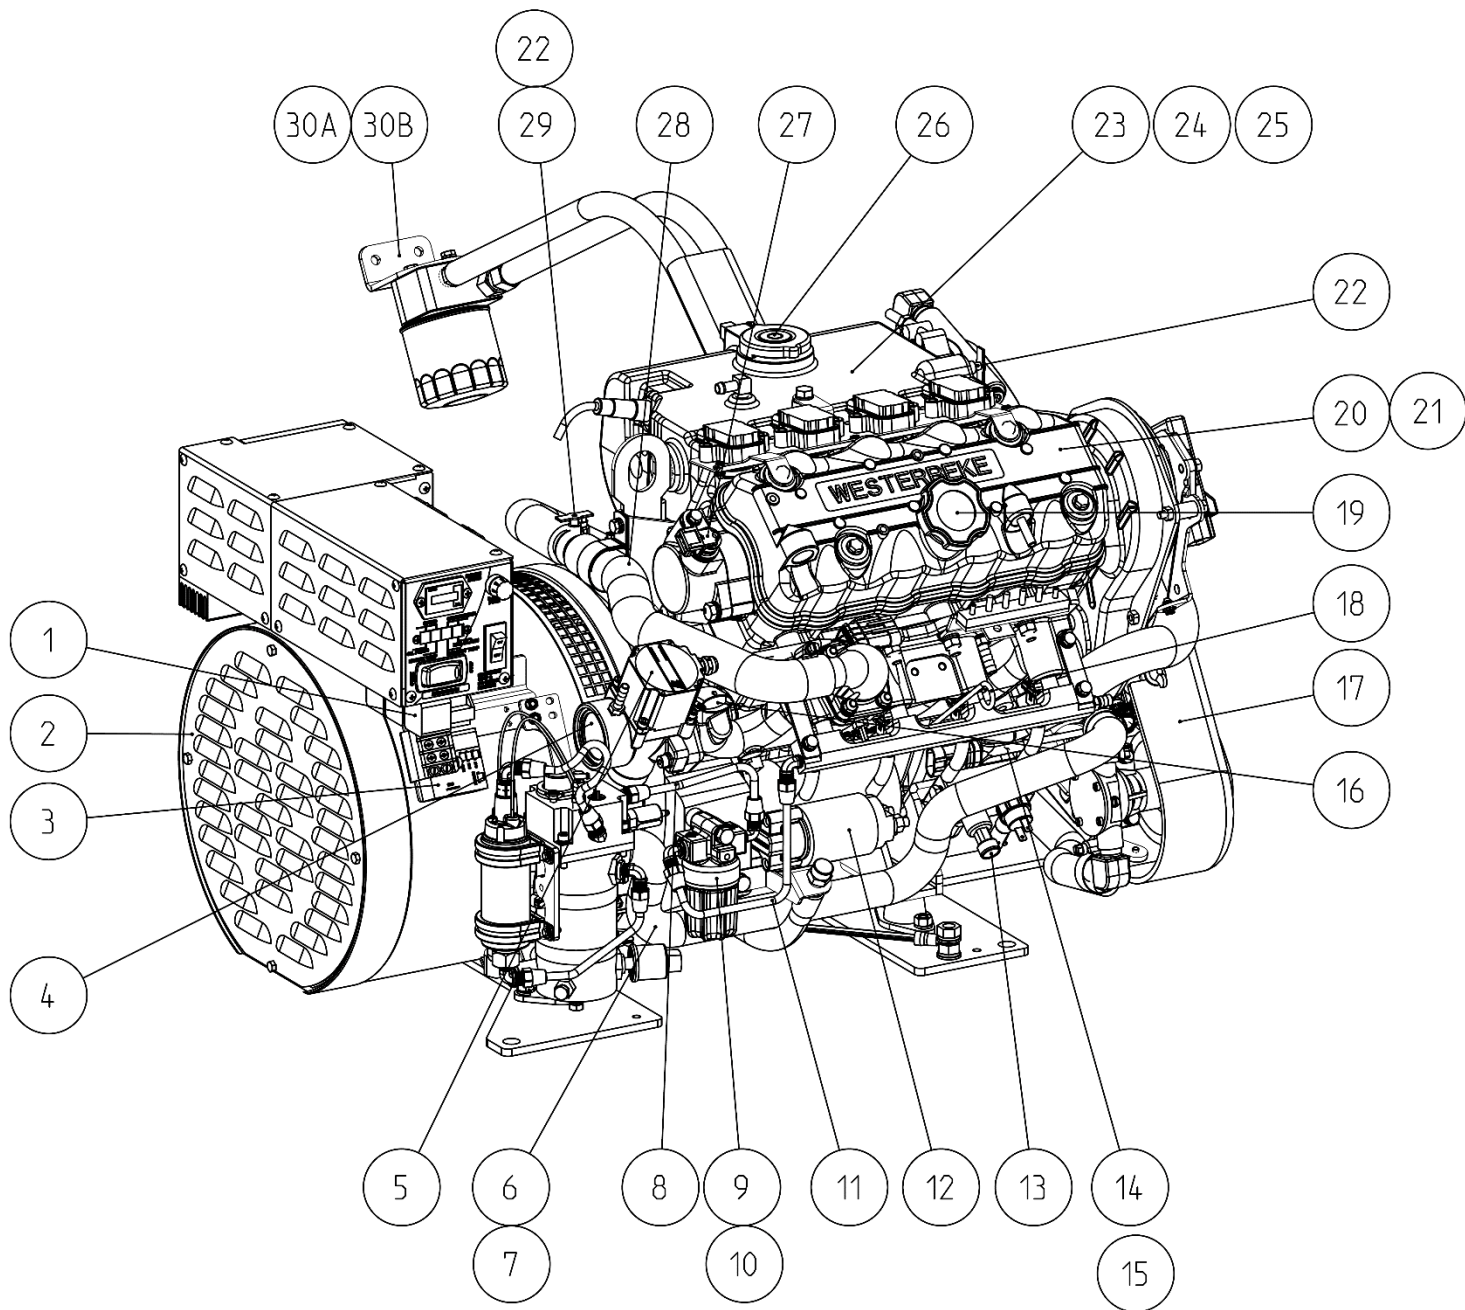

ILLUSTRATED PARTS LIST

FOR MODELS
9.5 MCGB (60HZ) AND 7.6 MCGB (50HZ)
INCLUDING VENCLOSURE MODELS

SERVICE SIDE VIEW (LEFT)

CONTACT SERVICE OR SPARE PARTS REPRESENTATIVE
 FOR ECU REPLACEMENT, GENSET SERIAL NUMBER IS REQUIRED

SERVICE SIDE VIEW (RIGHT)

NON-SERVICE SIDE VIEW (LEFT)

REMOTE OIL FILTER ASSEMBLY

SIDE EXHAUST (SIDEX)

REAR EXHAUST (REARX)

FUEL PUMP MODULE

CONTROL PANEL BOX (VENCLOSURE)

CONTROL PANEL BOX (NON-VENCLOSURE)

VENCLOSURE ASSEMBLY (REARX)

VENCLOSURE ASSEMBLY (SIDEX)

117A

141

BELT SIDE PANEL (REARX)

117B

141

BELT SIDE PANEL (SIDEX)

(CONTINUED NEXT PAGE)

(PARTS LIST CONTINUED)

REF	PART #	PART NAME	NOTES
136	31501	CAPSCREW	
137	47082	LABEL,GROUND SYMBOL	
138	231907	LOCKWASHER INT TOOTH	
139	200120	NUT	
140	57058	GROUND WIRE	
141	56815	ALIGNMENT PIN	
142	56839	WASHER, FLAT	
143	57005	SEAL,SIDEX	
144	57004	FLANGE,SIDEX	
145	43094	RIVET,POP	
146	56989	SEAL,REARX	
147	39498	BUSHING, 2.5 HOLE	
148	56813	SEAL,CTL PANEL	
149	56735	PLUG RUBBER	
150	56872	LABEL,LOGO EFI LOW-CO	
151	56843	LATCH	
152	56856	LABEL,FIRE PORT WARNING	
153	43248	GASKET-PANEL EDGE, 14' EACH	
154	56733	ELBOW	
155	56990	HOSE,VENCL TO EXH ELBOW	
156	56736	HOSE,XCHGR TO VENCL	
157	56920	COVER ASSY, ALTERNATOR	
158	56778	SEAL,GEN INLET	
159	31784	WASHER	
160	13590	CAPSCREW	
161	31783	LOCKWASHER	
162	56767	SEAL,DUCT	
163	56871	DUCT ASSY, GEN EXHAUST	
164	56760	STRAP, DUCT GEN EXHAUST	
165	55511	ELBOW,MALEE	
166	56762	BRACKET,FUEL MODULE	
167	55534	BUMPER,RUBBER	
168	54769	REGULATOR,FUEL	
169	54770	RETAINER,FUEL REGULATOR	
170	54500	VALVE,DIVERTER	
171	19369	PLUG	
172	57825	CLAMP	
173	58356	SLEEVE, HOSE	