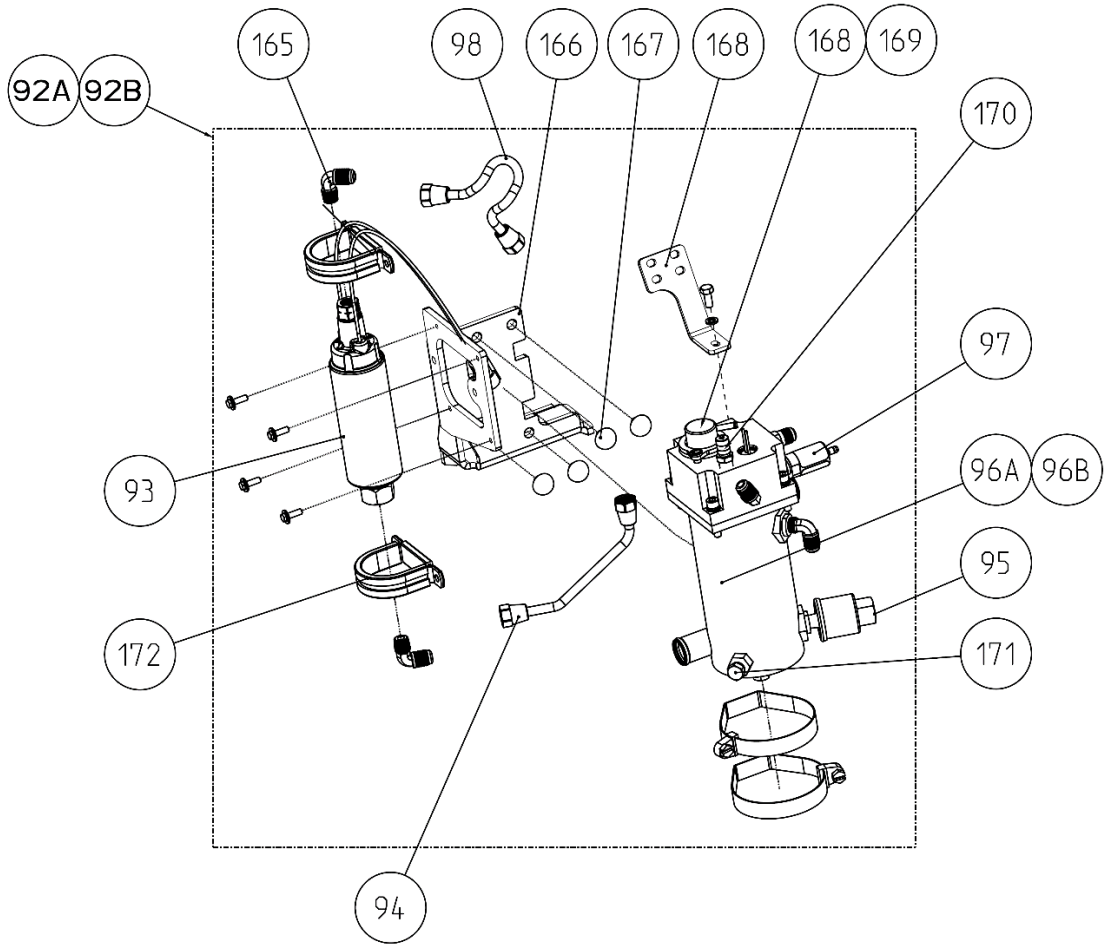

ILLUSTRATED PARTS LIST

FOR MODELS
9.5 MCGB (60HZ) AND 7.6 MCGB (50HZ)
INCLUDING VENCLOSURE MODELS

SERVICE SIDE VIEW (LEFT)

CONTACT SERVICE OR SPARE PARTS REPRESENTATIVE
 FOR ECU REPLACEMENT, GENSET SERIAL NUMBER IS REQUIRED

SERVICE SIDE VIEW (RIGHT)

NON-SERVICE SIDE VIEW (LEFT)

REMOTE OIL FILTER ASSEMBLY

SIDE EXHAUST (SIDEX)

REAR EXHAUST (REARX)

FUEL PUMP MODULE

CONTROL PANEL BOX (VENCLOSURE)

CONTROL PANEL BOX (NON-VENCLOSURE)

VENCLOSURE ASSEMBLY (REARX)

VENCLOSURE ASSEMBLY (SIDEX)

117A

141

BELT SIDE PANEL (REARX)

117B

141

BELT SIDE PANEL (SIDEX)

(CONTINUED NEXT PAGE)

(PARTS LIST CONTINUED)

REF	PART #	PART NAME	NOTES
136	31501	CAPSCREW	
137	47082	LABEL,GROUND SYMBOL	
138	231907	LOCKWASHER INT TOOTH	
139	200120	NUT	
140	57058	GROUND WIRE	
141	56815	ALIGNMENT PIN	
142	56839	WASHER, FLAT	
143	57005	SEAL,SIDEX	
144	57004	FLANGE,SIDEX	
145	43094	RIVET,POP	
146	56989	SEAL,REARX	
147	39498	BUSHING, 2.5 HOLE	
148	56813	SEAL,CTL PANEL	
149	56735	PLUG RUBBER	
150	56872	LABEL,LOGO EFI LOW-CO	
151	56843	LATCH	
152	56856	LABEL,FIRE PORT WARNING	
153	43248	GASKET-PANEL EDGE, 14' EACH	
154	56733	ELBOW	
155	56990	HOSE,VENCL TO EXH ELBOW	
156	56736	HOSE,XCHGR TO VENCL	
157	56920	COVER ASSY, ALTERNATOR	
158	56778	SEAL,GEN INLET	
159	31784	WASHER	
160	13590	CAPSCREW	
161	31783	LOCKWASHER	
162	56767	SEAL,DUCT	
163	56871	DUCT ASSY, GEN EXHAUST	
164	56760	STRAP, DUCT GEN EXHAUST	
165	55511	ELBOW,MALEE	
166	56762	BRACKET,FUEL MODULE	
167	55534	BUMPER,RUBBER	
168	54769	REGULATOR,FUEL	
169	54770	RETAINER,FUEL REGULATOR	
170	54500	VALVE,DIVERTER	
171	19369	PLUG	
172	57825	CLAMP	
173	58356	SLEEVE, HOSE	