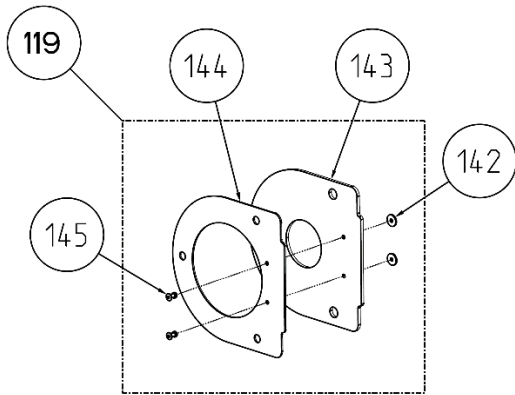

SIDE FLANGE ASSY (SIDE X)