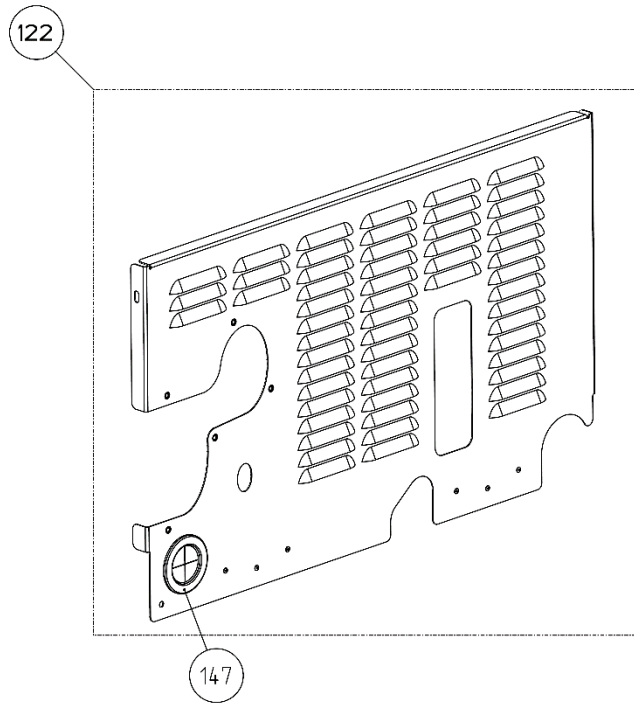

134

133

132

BASE ASSY

SIDE FLANGE ASSY (SIDE X)

REAR FLANGE ASSY (REAR X)

REAR FLANGE ASSY (SIDE X)

REAR PANEL ASSY

GENERATOR PANEL

TOP PANEL

SERVICE SIDE PANEL

SIPHON BREAK COMPONENTS

GENERATOR COVER

GENERATOR DUCT COMPONENTS

PARTS LIST

REF	PART #	PART NAME	NOTES
1	41150	RELAY 30A	
2	56830	GENERATOR 9.5KW	9.5/7.6 MCGA
3	53555	RELAY,TIMING	
4	54568	ARRESTOR,FLAME	
5	55530	THROTTLE BODY ASSY	
6	57007	HOSE,FUEL MODULE	
7	11405	CLAMP,HOSE 16	
8	56669	LINE,FUEL	
9	46800	FILTER,FUEL ASSEMBLY	
10	47006	ELEMENT,FUEL FILTER	
11	56947	LINE,FUEL	
12	46309	MOTOR,STARTER	
13	57229	SENDER,OIL PRESS PIEZO	
14	52799	HARNESS,BATTERY CHGR	
15	48792	FUSE 30A	USED IN 52799 BATTERY CHGR HARNESS
16	48989	SENSOR,MAP W/TEMP	
17	56544	GUARD,BELT	
18	56919	DIPSTICK	
19	56969	OIL CAP	
20	57988	COVER,ROCKER	
21	57926	GASKET,ROCKER COVER	
22	11471	PETCOCK	
23	56943	MANIFOLD,EXHAUST	
24	57375	CATALYST ASSY	
25	56921	GASKET,EXH MANIFOLD	
26	24306	CAP,PRESSURE 15PSI	
27	56705	SENSOR,SPEED CAM	
28	56967	HOSE,THERM TO BLEEDER	
29	56696	TEE	
30A	57198	FILTER,REMOTE OIL ASSY 40"	
30B	58045	FILTER,REMOTE OIL ASSY 60"	60" LONG OPTION
31	56622	HOUSING,THERMOSTAT	
32	56584	GASKET,THERM HOUSING	
33	42343	THERMOSTAT	
34	52855	INJECTOR,FUEL	
35	56597	ELBOW,WATER INLET	
36	56706	GASKET,WATER INLET	
37	55624	PUMP,SEA WATER	
38	46734	PULLEY,SEA WATER PUMP	
39	56607	BRACKET,SWP	
40	46622	IMPELLER KIT 46120 PUMP	
41	46624	O-RING,PUMP 46120	
42	34463	SCREW,IMPELLER COVER	
43	55718	KIT,WATER PUMP 55624	
44	37323	SWITCH,OIL PRESS	
45	56624	HOSE,SWP TO XCHGR	
46	56704	SENSOR,SPEED CRANK	OUTER, 58 TOOTH WHEEL
47	57754	SENSOR,SPEED ASSY	INNER, 3 TOOTH WHEEL
48	56832	PULLEY,CRANKSHAFT	