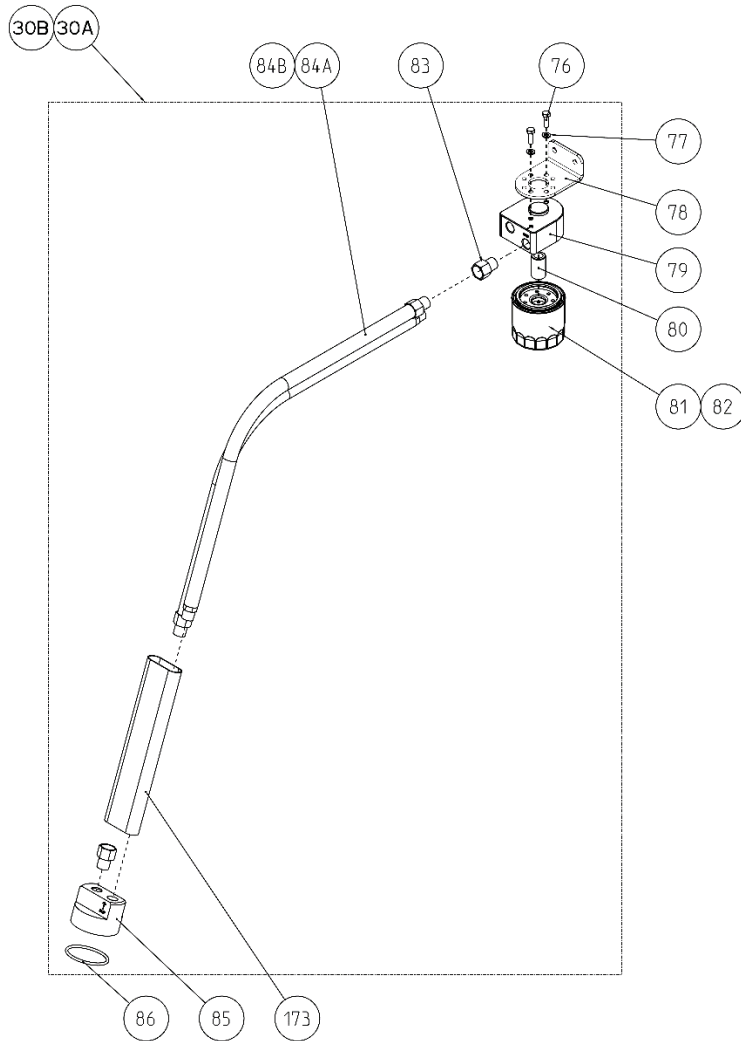

ILLUSTRATED PARTS LIST

FOR MODELS
9.5 MCGB (60HZ) AND 7.6 MCGB (50HZ)
INCLUDING VENCLOSURE MODELS

SERVICE SIDE VIEW (LEFT)

CONTACT SERVICE OR SPARE PARTS REPRESENTATIVE
 FOR ECU REPLACEMENT, GENSET SERIAL NUMBER IS REQUIRED

SERVICE SIDE VIEW (RIGHT)

NON-SERVICE SIDE VIEW (LEFT)

REMOTE OIL FILTER ASSEMBLY

SIDE EXHAUST (SIDEX)

REAR EXHAUST (REARX)

FUEL PUMP MODULE

CONTROL PANEL BOX (VENCLOSURE)

CONTROL PANEL BOX (NON-VENCLOSURE)

VENCLOSURE ASSEMBLY (REARX)

VENCLOSURE ASSEMBLY (SIDEX)

117A

141

BELT SIDE PANEL (REARX)

117B

141

BELT SIDE PANEL (SIDEX)

(CONTINUED NEXT PAGE)

(PARTS LIST CONTINUED)

REF	PART #	PART NAME	NOTES
136	31501	CAPSCREW	
137	47082	LABEL,GROUND SYMBOL	
138	231907	LOCKWASHER INT TOOTH	
139	200120	NUT	
140	57058	GROUND WIRE	
141	56815	ALIGNMENT PIN	
142	56839	WASHER, FLAT	
143	57005	SEAL,SIDEX	
144	57004	FLANGE,SIDEX	
145	43094	RIVET,POP	
146	56989	SEAL,REARX	
147	39498	BUSHING, 2.5 HOLE	
148	56813	SEAL,CTL PANEL	
149	56735	PLUG RUBBER	
150	56872	LABEL,LOGO EFI LOW-CO	
151	56843	LATCH	
152	56856	LABEL,FIRE PORT WARNING	
153	43248	GASKET-PANEL EDGE, 14' EACH	
154	56733	ELBOW	
155	56990	HOSE,VENCL TO EXH ELBOW	
156	56736	HOSE,XCHGR TO VENCL	
157	56920	COVER ASSY, ALTERNATOR	
158	56778	SEAL,GEN INLET	
159	31784	WASHER	
160	13590	CAPSCREW	
161	31783	LOCKWASHER	
162	56767	SEAL,DUCT	
163	56871	DUCT ASSY, GEN EXHAUST	
164	56760	STRAP, DUCT GEN EXHAUST	
165	55511	ELBOW,MALEE	
166	56762	BRACKET,FUEL MODULE	
167	55534	BUMPER,RUBBER	
168	54769	REGULATOR,FUEL	
169	54770	RETAINER,FUEL REGULATOR	
170	54500	VALVE,DIVERTER	
171	19369	PLUG	
172	57825	CLAMP	
173	58356	SLEEVE, HOSE	