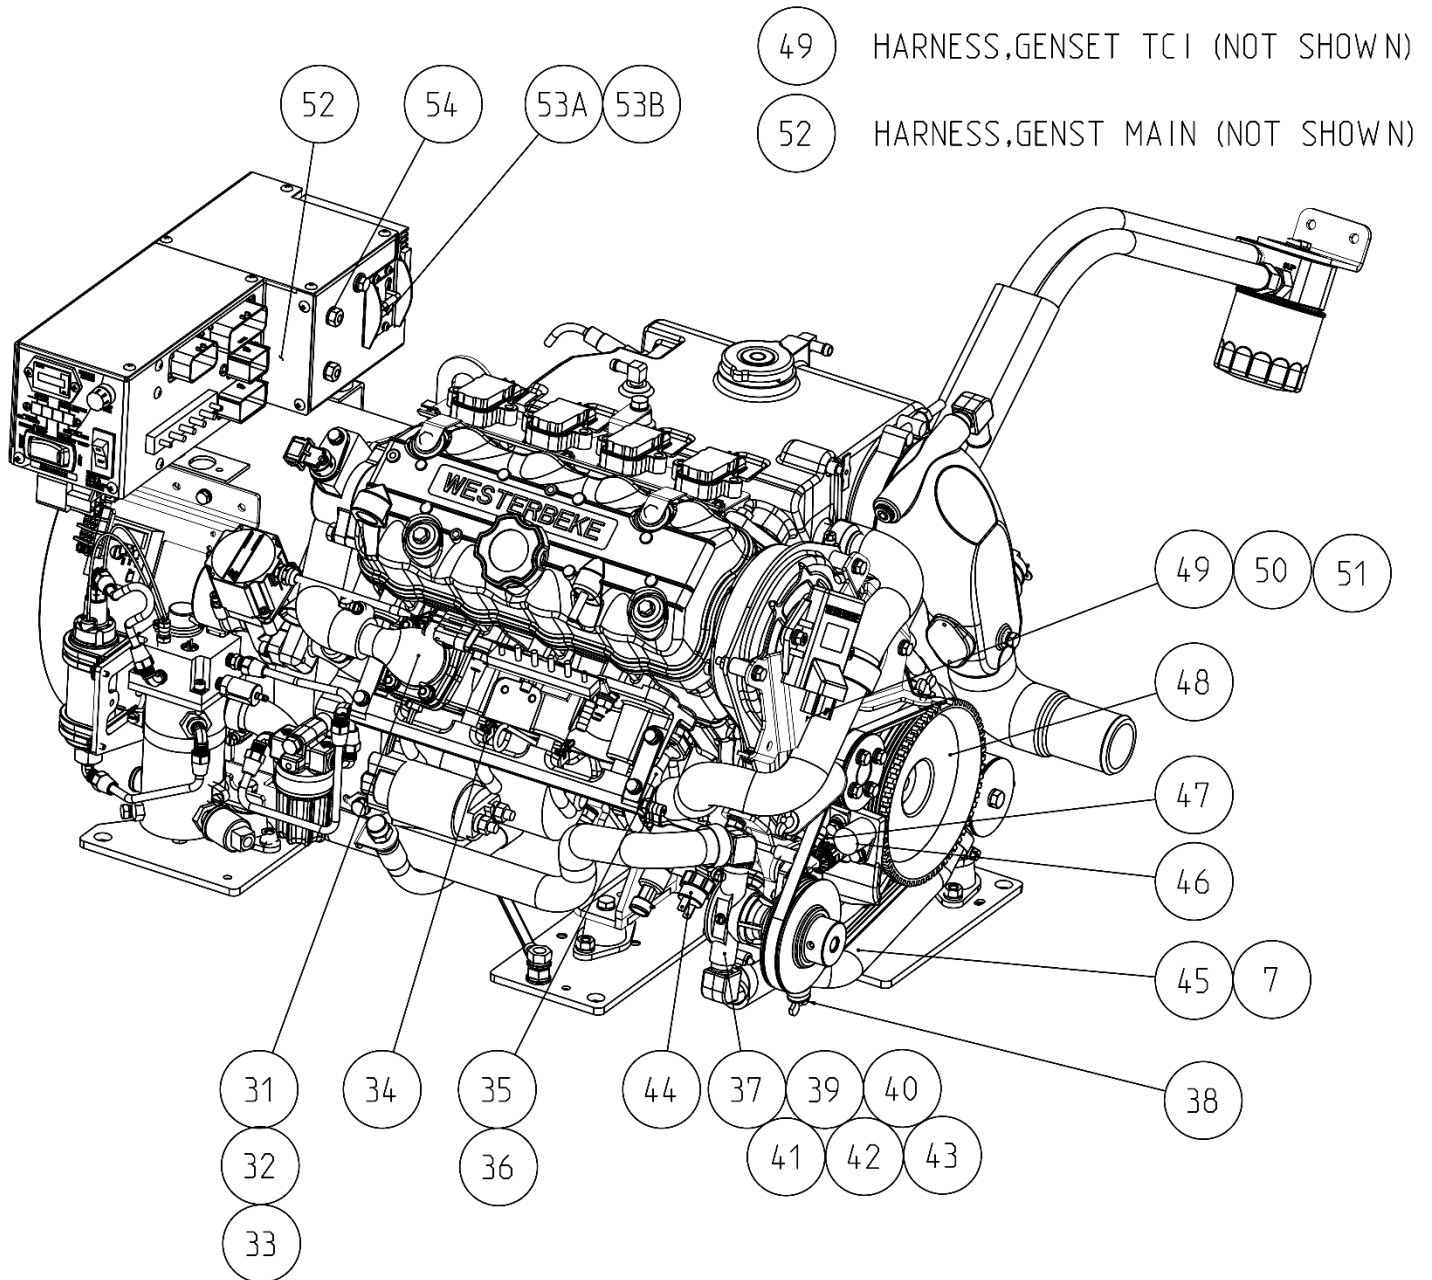

ILLUSTRATED PARTS LIST

FOR MODELS
9.5 MCGB (60HZ) AND 7.6 MCGB (50HZ)
INCLUDING VENCLOSURE MODELS

SERVICE SIDE VIEW (LEFT)

CONTACT SERVICE OR SPARE PARTS REPRESENTATIVE
 FOR ECU REPLACEMENT, GENSET SERIAL NUMBER IS REQUIRED

SERVICE SIDE VIEW (RIGHT)

NON-SERVICE SIDE VIEW (LEFT)

REMOTE OIL FILTER ASSEMBLY

SIDE EXHAUST (SIDEX)

REAR EXHAUST (REARX)

FUEL PUMP MODULE

CONTROL PANEL BOX (VENCLOSURE)

CONTROL PANEL BOX (NON-VENCLOSURE)

VENCLOSURE ASSEMBLY (REARX)

VENCLOSURE ASSEMBLY (SIDEX)

117A

141

BELT SIDE PANEL (REARX)

117B

141

BELT SIDE PANEL (SIDEX)

(CONTINUED NEXT PAGE)

(PARTS LIST CONTINUED)

REF	PART #	PART NAME	NOTES
136	31501	CAPSCREW	
137	47082	LABEL,GROUND SYMBOL	
138	231907	LOCKWASHER INT TOOTH	
139	200120	NUT	
140	57058	GROUND WIRE	
141	56815	ALIGNMENT PIN	
142	56839	WASHER, FLAT	
143	57005	SEAL,SIDEX	
144	57004	FLANGE,SIDEX	
145	43094	RIVET,POP	
146	56989	SEAL,REARX	
147	39498	BUSHING, 2.5 HOLE	
148	56813	SEAL,CTL PANEL	
149	56735	PLUG RUBBER	
150	56872	LABEL,LOGO EFI LOW-CO	
151	56843	LATCH	
152	56856	LABEL,FIRE PORT WARNING	
153	43248	GASKET-PANEL EDGE, 14' EACH	
154	56733	ELBOW	
155	56990	HOSE,VENCL TO EXH ELBOW	
156	56736	HOSE,XCHGR TO VENCL	
157	56920	COVER ASSY, ALTERNATOR	
158	56778	SEAL,GEN INLET	
159	31784	WASHER	
160	13590	CAPSCREW	
161	31783	LOCKWASHER	
162	56767	SEAL,DUCT	
163	56871	DUCT ASSY, GEN EXHAUST	
164	56760	STRAP, DUCT GEN EXHAUST	
165	55511	ELBOW,MALEE	
166	56762	BRACKET,FUEL MODULE	
167	55534	BUMPER,RUBBER	
168	54769	REGULATOR,FUEL	
169	54770	RETAINER,FUEL REGULATOR	
170	54500	VALVE,DIVERTER	
171	19369	PLUG	
172	57825	CLAMP	
173	58356	SLEEVE, HOSE	