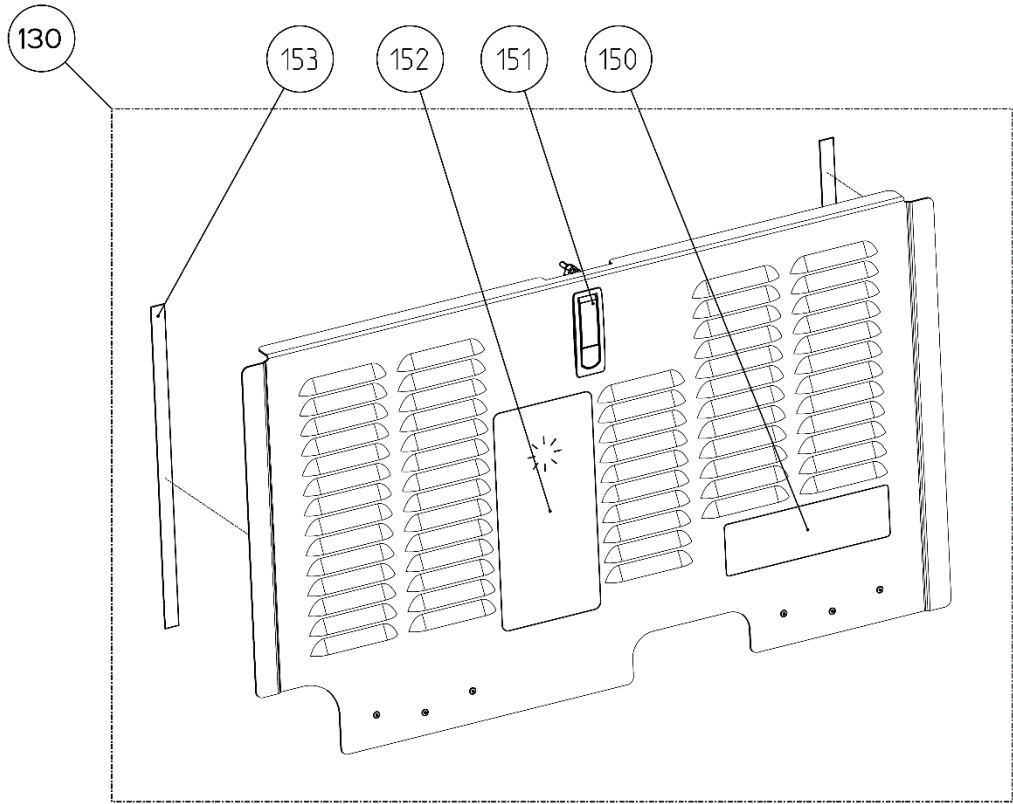

134

133

132

BASE ASSY

SIDE FLANGE ASSY (SIDE X)

REAR FLANGE ASSY (REAR X)

REAR FLANGE ASSY (SIDE X)

REAR PANEL ASSY

GENERATOR PANEL

TOP PANEL

SERVICE SIDE PANEL

SIPHON BREAK COMPONENTS

GENERATOR COVER

GENERATOR DUCT COMPONENTS

PARTS LIST

REF	PART #	PART NAME	NOTES
1	41150	RELAY 30A	
2	56830	GENERATOR 9.5KW	9.5/7.6 MCGA
3	53555	RELAY,TIMING	
4	54568	ARRESTOR,FLAME	
5	55530	THROTTLE BODY ASSY	
6	57007	HOSE,FUEL MODULE	
7	11405	CLAMP,HOSE 16	
8	56669	LINE,FUEL	
9	46800	FILTER,FUEL ASSEMBLY	
10	47006	ELEMENT,FUEL FILTER	
11	56947	LINE,FUEL	
12	46309	MOTOR,STARTER	
13	57229	SENDER,OIL PRESS PIEZO	
14	52799	HARNESS,BATTERY CHGR	
15	48792	FUSE 30A	USED IN 52799 BATTERY CHGR HARNESS
16	48989	SENSOR,MAP W/TEMP	
17	56544	GUARD,BELT	
18	56919	DIPSTICK	
19	56969	OIL CAP	
20	57988	COVER,ROCKER	
21	57926	GASKET,ROCKER COVER	
22	11471	PETCOCK	
23	56943	MANIFOLD,EXHAUST	
24	57375	CATALYST ASSY	
25	56921	GASKET,EXH MANIFOLD	
26	24306	CAP,PRESSURE 15PSI	
27	56705	SENSOR,SPEED CAM	
28	56967	HOSE,THERM TO BLEEDER	
29	56696	TEE	
30A	57198	FILTER,REMOTE OIL ASSY 40"	
30B	58045	FILTER,REMOTE OIL ASSY 60"	60" LONG OPTION
31	56622	HOUSING,THERMOSTAT	
32	56584	GASKET,THERM HOUSING	
33	42343	THERMOSTAT	
34	52855	INJECTOR,FUEL	
35	56597	ELBOW,WATER INLET	
36	56706	GASKET,WATER INLET	
37	55624	PUMP,SEA WATER	
38	46734	PULLEY,SEA WATER PUMP	
39	56607	BRACKET,SWP	
40	46622	IMPELLER KIT 46120 PUMP	
41	46624	O-RING,PUMP 46120	
42	34463	SCREW,IMPELLER COVER	
43	55718	KIT,WATER PUMP 55624	
44	37323	SWITCH,OIL PRESS	
45	56624	HOSE,SWP TO XCHGR	
46	56704	SENSOR,SPEED CRANK	OUTER, 58 TOOTH WHEEL
47	57754	SENSOR,SPEED ASSY	INNER, 3 TOOTH WHEEL
48	56832	PULLEY,CRANKSHAFT	