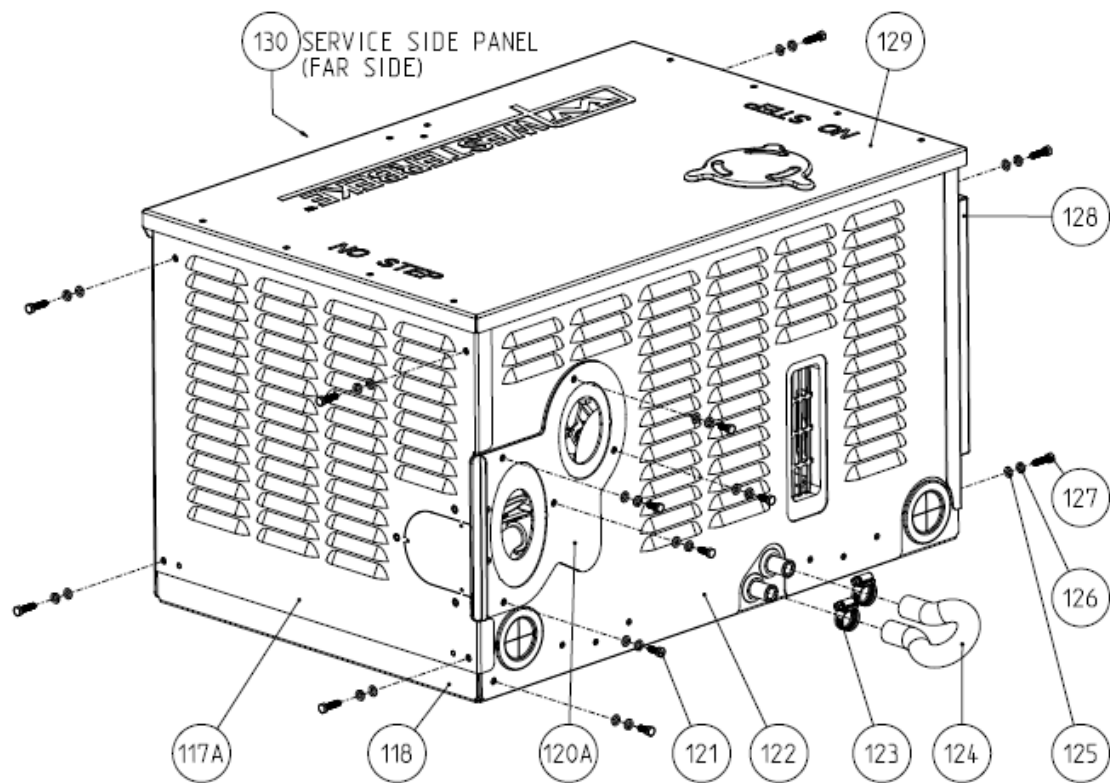

ILLUSTRATED PARTS LIST

FOR MODELS
9.5 MCGB (60HZ) AND 7.6 MCGB (50HZ)
INCLUDING VENCLOSURE MODELS

SERVICE SIDE VIEW (LEFT)

CONTACT SERVICE OR SPARE PARTS REPRESENTATIVE
 FOR ECU REPLACEMENT, GENSET SERIAL NUMBER IS REQUIRED

SERVICE SIDE VIEW (RIGHT)

NON-SERVICE SIDE VIEW (LEFT)

REMOTE OIL FILTER ASSEMBLY

SIDE EXHAUST (SIDEX)

REAR EXHAUST (REARX)

FUEL PUMP MODULE

CONTROL PANEL BOX (VENCLOSURE)

CONTROL PANEL BOX (NON-VENCLOSURE)

VENCLOSURE ASSEMBLY (REARX)

VENCLOSURE ASSEMBLY (SIDEX)

117A

141

BELT SIDE PANEL (REARX)

117B

141

BELT SIDE PANEL (SIDEX)