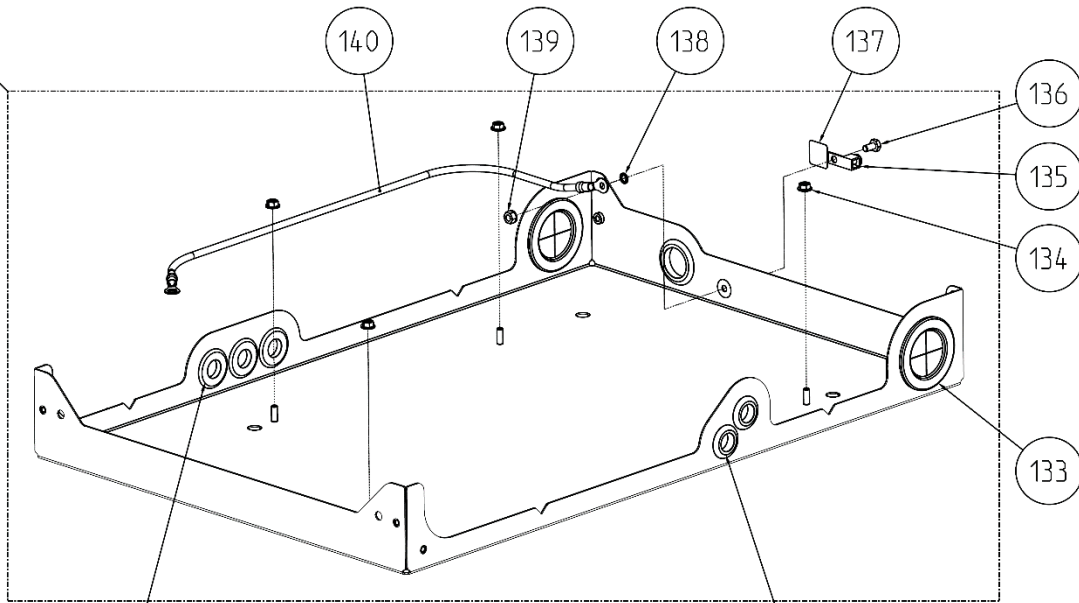

131

140

139

138

137

136

135

134

133

132