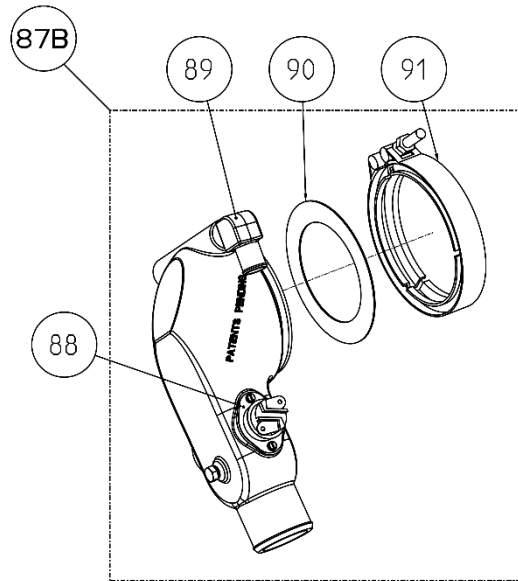

ILLUSTRATED PARTS LIST

FOR MODELS
9.5 MCGB (60HZ) AND 7.6 MCGB (50HZ)
INCLUDING VENCLOSURE MODELS

SERVICE SIDE VIEW (LEFT)

CONTACT SERVICE OR SPARE PARTS REPRESENTATIVE
 FOR ECU REPLACEMENT, GENSET SERIAL NUMBER IS REQUIRED

SERVICE SIDE VIEW (RIGHT)

NON-SERVICE SIDE VIEW (LEFT)

REMOTE OIL FILTER ASSEMBLY

SIDE EXHAUST (SIDEX)

REAR EXHAUST (REARX)

FUEL PUMP MODULE

CONTROL PANEL BOX (VENCLOSURE)

CONTROL PANEL BOX (NON-VENCLOSURE)

VENCLOSURE ASSEMBLY (REARX)

VENCLOSURE ASSEMBLY (SIDEX)

117A

141

BELT SIDE PANEL (REARX)

117B

141

BELT SIDE PANEL (SIDEX)

(CONTINUED NEXT PAGE)

(PARTS LIST CONTINUED)

REF	PART #	PART NAME	NOTES
136	31501	CAPSCREW	
137	47082	LABEL,GROUND SYMBOL	
138	231907	LOCKWASHER INT TOOTH	
139	200120	NUT	
140	57058	GROUND WIRE	
141	56815	ALIGNMENT PIN	
142	56839	WASHER, FLAT	
143	57005	SEAL,SIDEX	
144	57004	FLANGE,SIDEX	
145	43094	RIVET,POP	
146	56989	SEAL,REARX	
147	39498	BUSHING, 2.5 HOLE	
148	56813	SEAL,CTL PANEL	
149	56735	PLUG RUBBER	
150	56872	LABEL,LOGO EFI LOW-CO	
151	56843	LATCH	
152	56856	LABEL,FIRE PORT WARNING	
153	43248	GASKET-PANEL EDGE, 14' EACH	
154	56733	ELBOW	
155	56990	HOSE,VENCL TO EXH ELBOW	
156	56736	HOSE,XCHGR TO VENCL	
157	56920	COVER ASSY, ALTERNATOR	
158	56778	SEAL,GEN INLET	
159	31784	WASHER	
160	13590	CAPSCREW	
161	31783	LOCKWASHER	
162	56767	SEAL,DUCT	
163	56871	DUCT ASSY, GEN EXHAUST	
164	56760	STRAP, DUCT GEN EXHAUST	
165	55511	ELBOW,MALEE	
166	56762	BRACKET,FUEL MODULE	
167	55534	BUMPER,RUBBER	
168	54769	REGULATOR,FUEL	
169	54770	RETAINER,FUEL REGULATOR	
170	54500	VALVE,DIVERTER	
171	19369	PLUG	
172	57825	CLAMP	
173	58356	SLEEVE, HOSE	