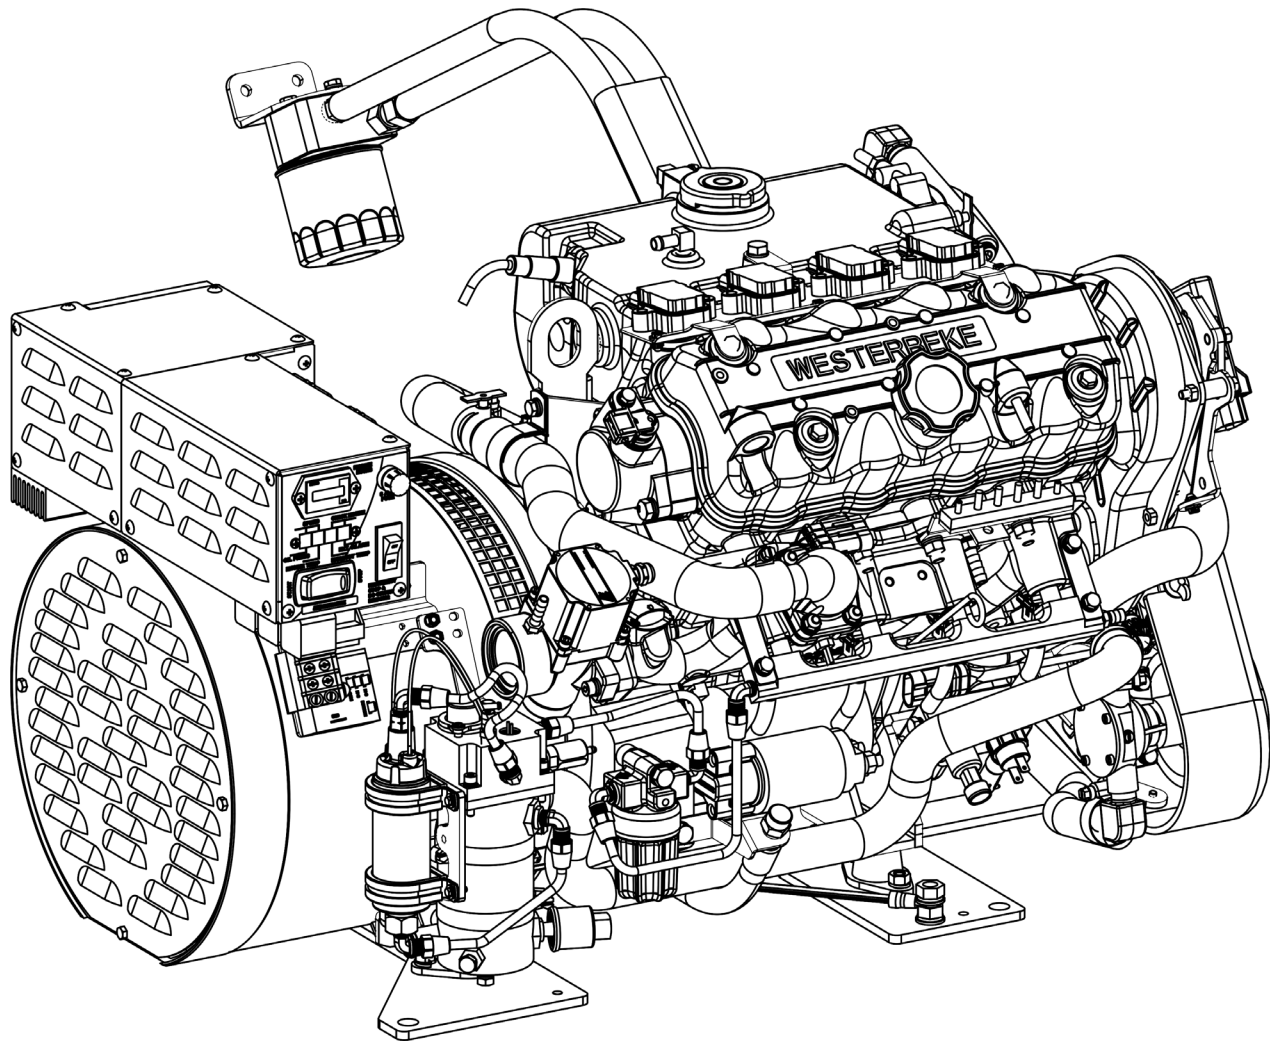

ILLUSTRATED PARTS LIST

FOR MODELS
9.5 MCGB (60HZ) AND 7.6 MCGB (50HZ)
INCLUDING VENCLOSURE MODELS

SERVICE SIDE VIEW (LEFT)

CONTACT SERVICE OR SPARE PARTS REPRESENTATIVE
 FOR ECU REPLACEMENT, GENSET SERIAL NUMBER IS REQUIRED

SERVICE SIDE VIEW (RIGHT)

NON-SERVICE SIDE VIEW (LEFT)

REMOTE OIL FILTER ASSEMBLY

SIDE EXHAUST (SIDEX)

REAR EXHAUST (REARX)

FUEL PUMP MODULE

CONTROL PANEL BOX (VENCLOSURE)

CONTROL PANEL BOX (NON-VENCLOSURE)

VENCLOSURE ASSEMBLY (REARX)

VENCLOSURE ASSEMBLY (SIDEX)

117A

141

BELT SIDE PANEL (REARX)

117B

141

BELT SIDE PANEL (SIDEX)