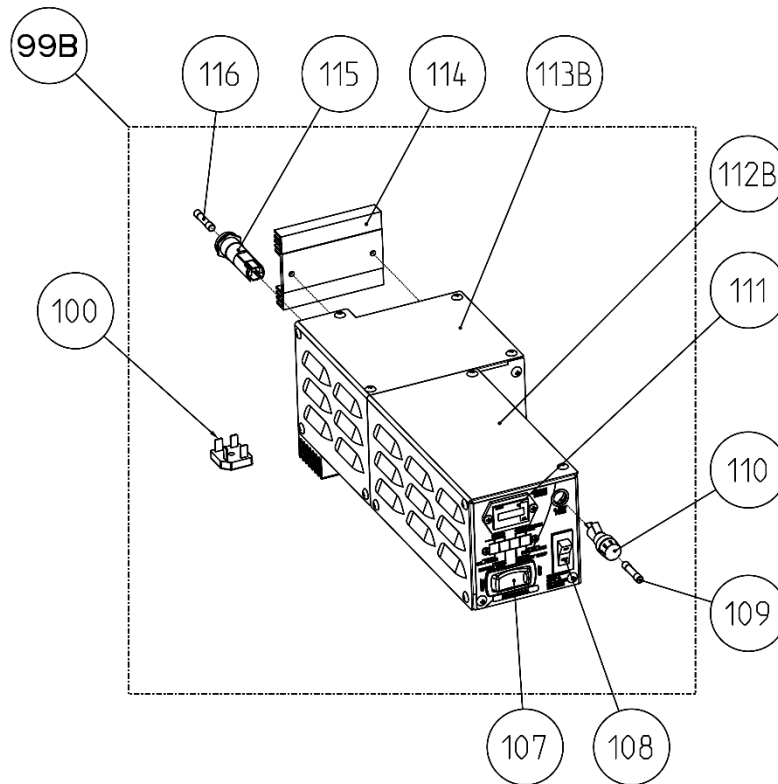

ILLUSTRATED PARTS LIST

FOR MODELS
9.5 MCGB (60HZ) AND 7.6 MCGB (50HZ)
INCLUDING VENCLOSURE MODELS

SERVICE SIDE VIEW (LEFT)

CONTACT SERVICE OR SPARE PARTS REPRESENTATIVE
 FOR ECU REPLACEMENT, GENSET SERIAL NUMBER IS REQUIRED

SERVICE SIDE VIEW (RIGHT)

NON-SERVICE SIDE VIEW (LEFT)

REMOTE OIL FILTER ASSEMBLY

SIDE EXHAUST (SIDEX)

REAR EXHAUST (REARX)

FUEL PUMP MODULE

CONTROL PANEL BOX (VENCLOSURE)

CONTROL PANEL BOX (NON-VENCLOSURE)

VENCLOSURE ASSEMBLY (REARX)

VENCLOSURE ASSEMBLY (SIDEX)

117A

141

BELT SIDE PANEL (REARX)

117B

141

BELT SIDE PANEL (SIDEX)