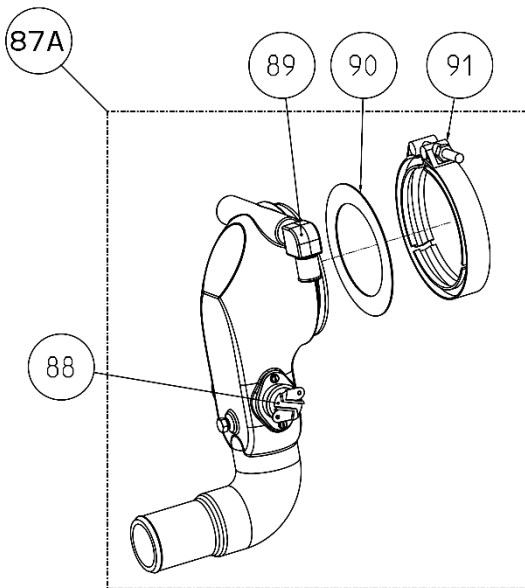

ILLUSTRATED PARTS LIST

FOR MODELS
9.5 MCGB (60HZ) AND 7.6 MCGB (50HZ)
INCLUDING VENCLOSURE MODELS

SERVICE SIDE VIEW (LEFT)

CONTACT SERVICE OR SPARE PARTS REPRESENTATIVE
 FOR ECU REPLACEMENT, GENSET SERIAL NUMBER IS REQUIRED

SERVICE SIDE VIEW (RIGHT)

NON-SERVICE SIDE VIEW (LEFT)

REMOTE OIL FILTER ASSEMBLY

SIDE EXHAUST (SIDEX)

REAR EXHAUST (REARX)

FUEL PUMP MODULE

CONTROL PANEL BOX (VENCLOSURE)

CONTROL PANEL BOX (NON-VENCLOSURE)

(CONTINUED NEXT PAGE)

(PARTS LIST CONTINUED)

REF	PART #	PART NAME	NOTES
136	31501	CAPSCREW	
137	47082	LABEL,GROUND SYMBOL	
138	231907	LOCKWASHER INT TOOTH	
139	200120	NUT	
140	57058	GROUND WIRE	
141	56815	ALIGNMENT PIN	
142	56839	WASHER, FLAT	
143	57005	SEAL,SIDEX	
144	57004	FLANGE,SIDEX	
145	43094	RIVET,POP	
146	56989	SEAL,REARX	
147	39498	BUSHING, 2.5 HOLE	
148	56813	SEAL,CTL PANEL	
149	56735	PLUG RUBBER	
150	56872	LABEL,LOGO EFI LOW-CO	
151	56843	LATCH	
152	56856	LABEL,FIRE PORT WARNING	
153	43248	GASKET-PANEL EDGE, 14' EACH	
154	56733	ELBOW	
155	56990	HOSE,VENCL TO EXH ELBOW	
156	56736	HOSE,XCHGR TO VENCL	
157	56920	COVER ASSY, ALTERNATOR	
158	56778	SEAL,GEN INLET	
159	31784	WASHER	
160	13590	CAPSCREW	
161	31783	LOCKWASHER	
162	56767	SEAL,DUCT	
163	56871	DUCT ASSY, GEN EXHAUST	
164	56760	STRAP, DUCT GEN EXHAUST	
165	55511	ELBOW,MALEE	
166	56762	BRACKET,FUEL MODULE	
167	55534	BUMPER,RUBBER	
168	54769	REGULATOR,FUEL	
169	54770	RETAINER,FUEL REGULATOR	
170	54500	VALVE,DIVERTER	
171	19369	PLUG	
172	57825	CLAMP	
173	58356	SLEEVE, HOSE	