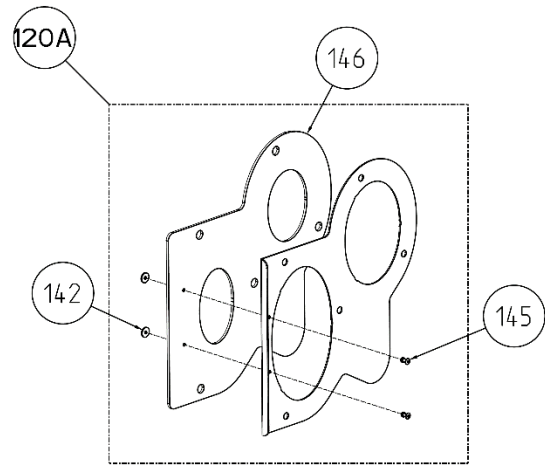

134

133

132

BASE ASSY

SIDE FLANGE ASSY (SIDE X)

REAR FLANGE ASSY (REAR X)

REAR FLANGE ASSY (SIDE X)

REAR PANEL ASSY

GENERATOR PANEL

TOP PANEL

SERVICE SIDE PANEL

SIPHON BREAK COMPONENTS

GENERATOR COVER

GENERATOR DUCT COMPONENTS

PARTS LIST

REF	PART #	PART NAME	NOTES
1	41150	RELAY 30A	
2	56830	GENERATOR 9.5KW	9.5/7.6 MCGA
3	53555	RELAY,TIMING	
4	54568	ARRESTOR,FLAME	
5	55530	THROTTLE BODY ASSY	
6	57007	HOSE,FUEL MODULE	
7	11405	CLAMP,HOSE 16	
8	56669	LINE,FUEL	
9	46800	FILTER,FUEL ASSEMBLY	
10	47006	ELEMENT,FUEL FILTER	
11	56947	LINE,FUEL	
12	46309	MOTOR,STARTER	
13	57229	SENDER,OIL PRESS PIEZO	
14	52799	HARNESS,BATTERY CHGR	
15	48792	FUSE 30A	USED IN 52799 BATTERY CHGR HARNESS
16	48989	SENSOR,MAP W/TEMP	
17	56544	GUARD,BELT	
18	56919	DIPSTICK	
19	56969	OIL CAP	
20	57988	COVER,ROCKER	
21	57926	GASKET,ROCKER COVER	
22	11471	PETCOCK	
23	56943	MANIFOLD,EXHAUST	
24	57375	CATALYST ASSY	
25	56921	GASKET,EXH MANIFOLD	
26	24306	CAP,PRESSURE 15PSI	
27	56705	SENSOR,SPEED CAM	
28	56967	HOSE,THERM TO BLEEDER	
29	56696	TEE	
30A	57198	FILTER,REMOTE OIL ASSY 40"	
30B	58045	FILTER,REMOTE OIL ASSY 60"	60" LONG OPTION
31	56622	HOUSING,THERMOSTAT	
32	56584	GASKET,THERM HOUSING	
33	42343	THERMOSTAT	
34	52855	INJECTOR,FUEL	
35	56597	ELBOW,WATER INLET	
36	56706	GASKET,WATER INLET	
37	55624	PUMP,SEA WATER	
38	46734	PULLEY,SEA WATER PUMP	
39	56607	BRACKET,SWP	
40	46622	IMPELLER KIT 46120 PUMP	
41	46624	O-RING,PUMP 46120	
42	34463	SCREW,IMPELLER COVER	
43	55718	KIT,WATER PUMP 55624	
44	37323	SWITCH,OIL PRESS	
45	56624	HOSE,SWP TO XCHGR	
46	56704	SENSOR,SPEED CRANK	OUTER, 58 TOOTH WHEEL
47	57754	SENSOR,SPEED ASSY	INNER, 3 TOOTH WHEEL
48	56832	PULLEY,CRANKSHAFT	