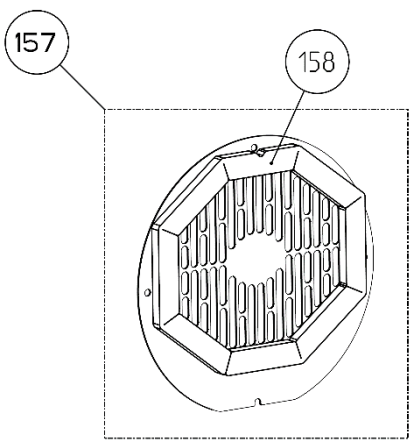

GENERATOR PANEL

TOP PANEL

SERVICE SIDE PANEL

SIPHON BREAK COMPONENTS

GENERATOR COVER

GENERATOR DUCT COMPONENTS

PARTS LIST

REF	PART #	PART NAME	NOTES
1	41150	RELAY 30A	
2	56830	GENERATOR 9.5KW	9.5/7.6 MCGA
3	53555	RELAY,TIMING	
4	54568	ARRESTOR,FLAME	
5	55530	THROTTLE BODY ASSY	
6	57007	HOSE,FUEL MODULE	
7	11405	CLAMP,HOSE 16	
8	56669	LINE,FUEL	
9	46800	FILTER,FUEL ASSEMBLY	
10	47006	ELEMENT,FUEL FILTER	
11	56947	LINE,FUEL	
12	46309	MOTOR,STARTER	
13	57229	SENDER,OIL PRESS PIEZO	
14	52799	HARNESS,BATTERY CHGR	
15	48792	FUSE 30A	USED IN 52799 BATTERY CHGR HARNESS
16	48989	SENSOR,MAP W/TEMP	
17	56544	GUARD,BELT	
18	56919	DIPSTICK	
19	56969	OIL CAP	
20	57988	COVER,ROCKER	
21	57926	GASKET,ROCKER COVER	
22	11471	PETCOCK	
23	56943	MANIFOLD,EXHAUST	
24	57375	CATALYST ASSY	
25	56921	GASKET,EXH MANIFOLD	
26	24306	CAP,PRESSURE 15PSI	
27	56705	SENSOR,SPEED CAM	
28	56967	HOSE,THERM TO BLEEDER	
29	56696	TEE	
30A	57198	FILTER,REMOTE OIL ASSY 40"	
30B	58045	FILTER,REMOTE OIL ASSY 60"	60" LONG OPTION
31	56622	HOUSING,THERMOSTAT	
32	56584	GASKET,THERM HOUSING	
33	42343	THERMOSTAT	
34	52855	INJECTOR,FUEL	
35	56597	ELBOW,WATER INLET	
36	56706	GASKET,WATER INLET	
37	55624	PUMP,SEA WATER	
38	46734	PULLEY,SEA WATER PUMP	
39	56607	BRACKET,SWP	
40	46622	IMPELLER KIT 46120 PUMP	
41	46624	O-RING,PUMP 46120	
42	34463	SCREW,IMPELLER COVER	
43	55718	KIT,WATER PUMP 55624	
44	37323	SWITCH,OIL PRESS	
45	56624	HOSE,SWP TO XCHGR	
46	56704	SENSOR,SPEED CRANK	OUTER, 58 TOOTH WHEEL
47	57754	SENSOR,SPEED ASSY	INNER, 3 TOOTH WHEEL
48	56832	PULLEY,CRANKSHAFT	